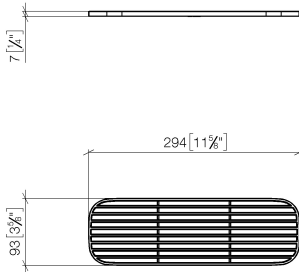

Grid element - Matte Black

82 482 970

- high-quality plastic grid elements
- plastic grid elements

NOTE: Grid elements must be ordered separately.

	Matte Black	82 482 970-33
	Creamy White	82 482 970-51
	Light Grey	82 482 970-52
	Taupe	82 482 970-53

Grid element - Matte Black

82 482 970

mm [inches]

Grid element - Matte Black

82 482 970